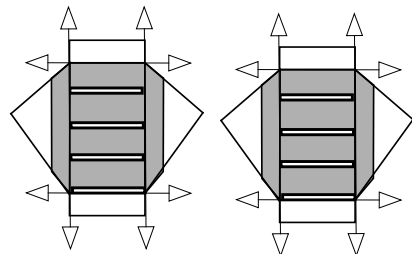

BACK

SIDE A

FRONT

SIDE B

SCORE ALONG ALL
LINES
WITH ARROWS

WC &
WASH

STAIR UNITS

Westlake Cottage
Scale 1 to 100

ROOF